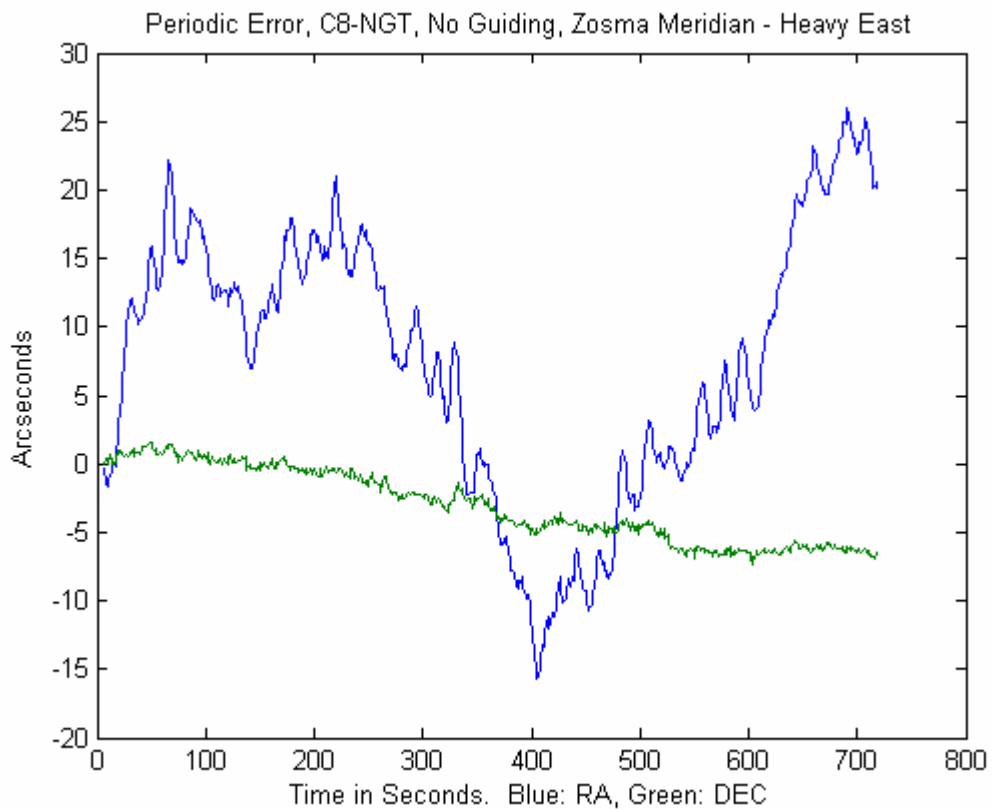

Periodic Error Testing: C8-NGT
4/7/09

Guide Camera: NexImage Camera
Guide Scope: 600mm, f/12 refractor
Guide Software: PHD Guiding
Polar Alignment: Polar alignment scope, 4 star align, then declination drift

Periodic Error, C8-NGT, Guiding, Dubhe, Near Pole - Heavy East (Std = 0.7251)

Periodic Error, C8-NGT, No Guiding, Dubhe, Near Pole - Heavy East

Periodic Error, C8-NGT, Guiding, Vega, East - 1" Heavy West, Alt PHd Settings (Std = 0.6604)