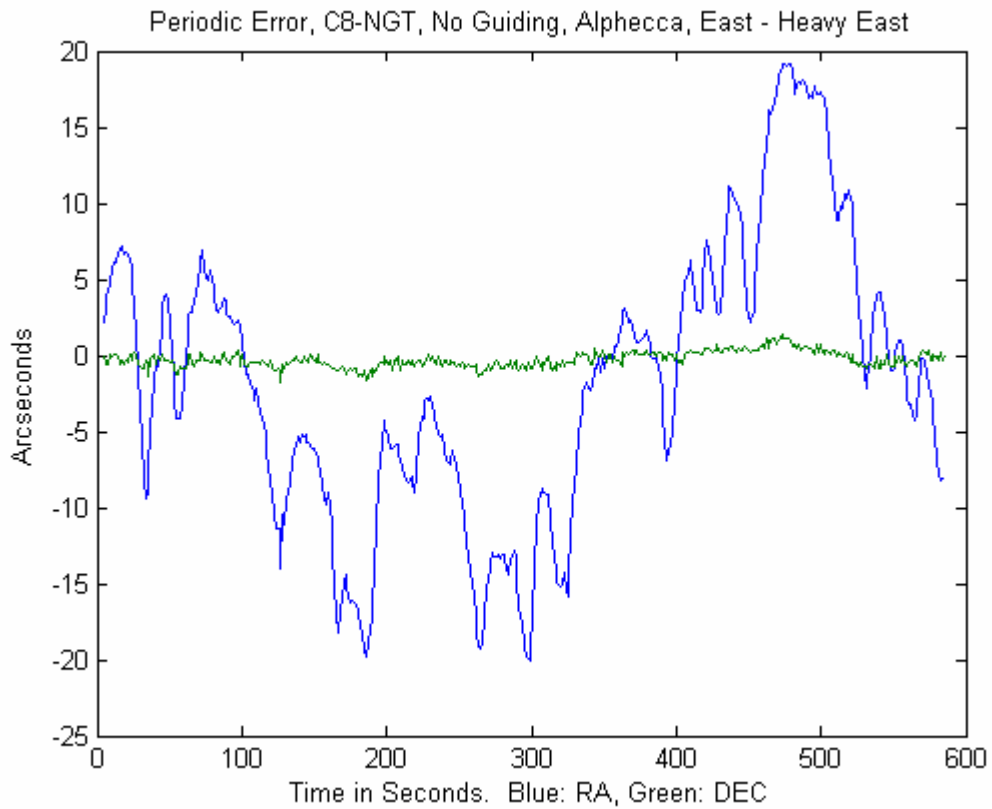

Periodic Error Testing: C8-NGT
4/7/09

Guide Camera: NexImage Camera
Guide Scope: 600mm, f/12 refractor
Guide Software: PHD Guiding
Polar Alignment: Polar alignment scope, 4 star align, then declination drift

Periodic Error, C8-NGT, Guiding, Dubhe, Near Pole - Heavy East (Std = 0.7251)

Periodic Error, C8-NGT, No Guiding, Dubhe, Near Pole - Heavy East

Periodic Error, C8-NGT, Guiding, Vega, East - 1" Heavy West, Alt PHd Settings (Std = 0.6604)