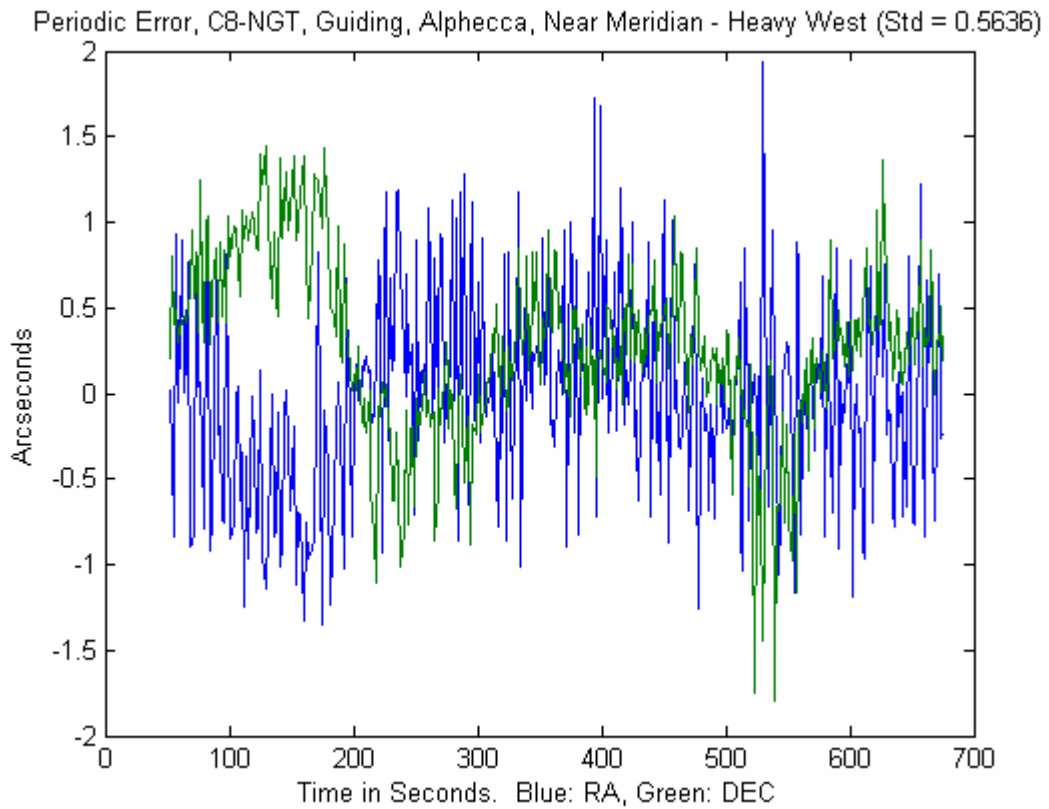

Periodic Error Testing: C8-NGT
4/7/09

Guide Camera: NexImage Camera
Guide Scope: 600mm, f/12 refractor
Guide Software: PHD Guiding
Polar Alignment: Polar alignment scope, 4 star align, then declination drift

Periodic Error, C8-NGT, Guiding, Dubhe, Near Pole - Heavy East (Std = 0.7251)

Periodic Error, C8-NGT, No Guiding, Dubhe, Near Pole - Heavy East

Periodic Error, C8-NGT, Guiding, Vega, East - 1" Heavy West, Alt PHd Settings (Std = 0.6604)