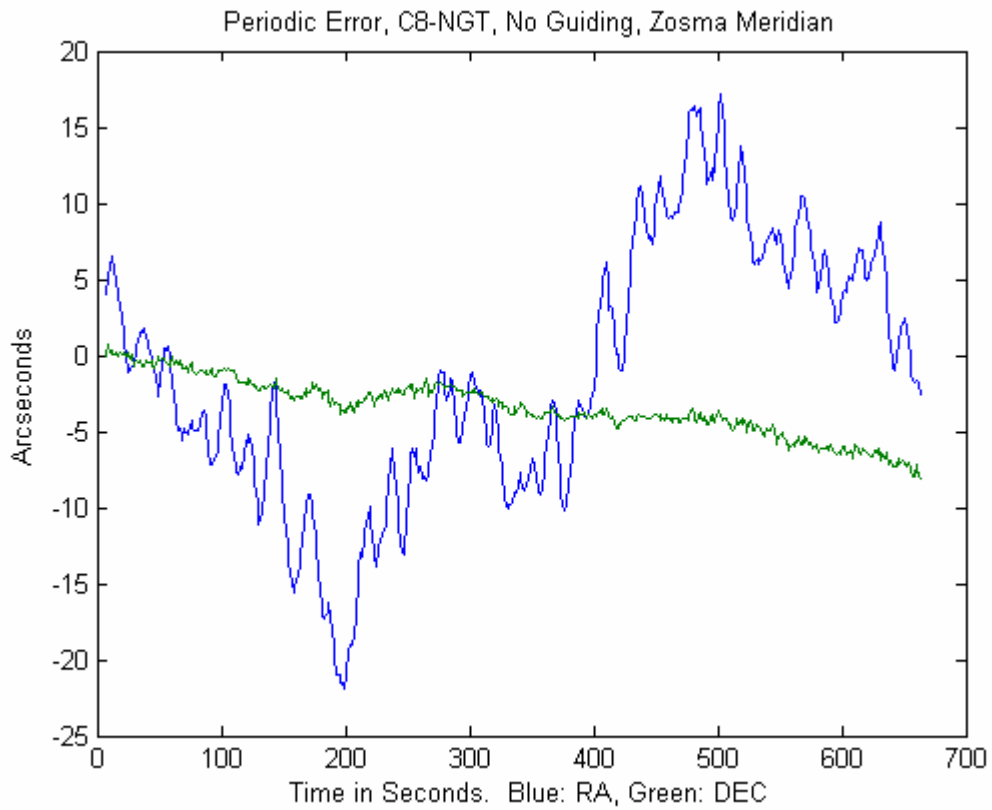

Periodic Error Testing: C8-NGT
4/7/09

Guide Camera: NexImage Camera
Guide Scope: 600mm, f/12 refractor
Guide Software: PHD Guiding
Polar Alignment: Polar alignment scope, 4 star align, then declination drift

Periodic Error, C8-NGT, Guiding, Dubhe, Near Pole - Heavy East (Std = 0.7251)

Periodic Error, C8-NGT, No Guiding, Dubhe, Near Pole - Heavy East

Periodic Error, C8-NGT, Guiding, Vega, East - 1" Heavy West, Alt PHd Settings (Std = 0.6604)