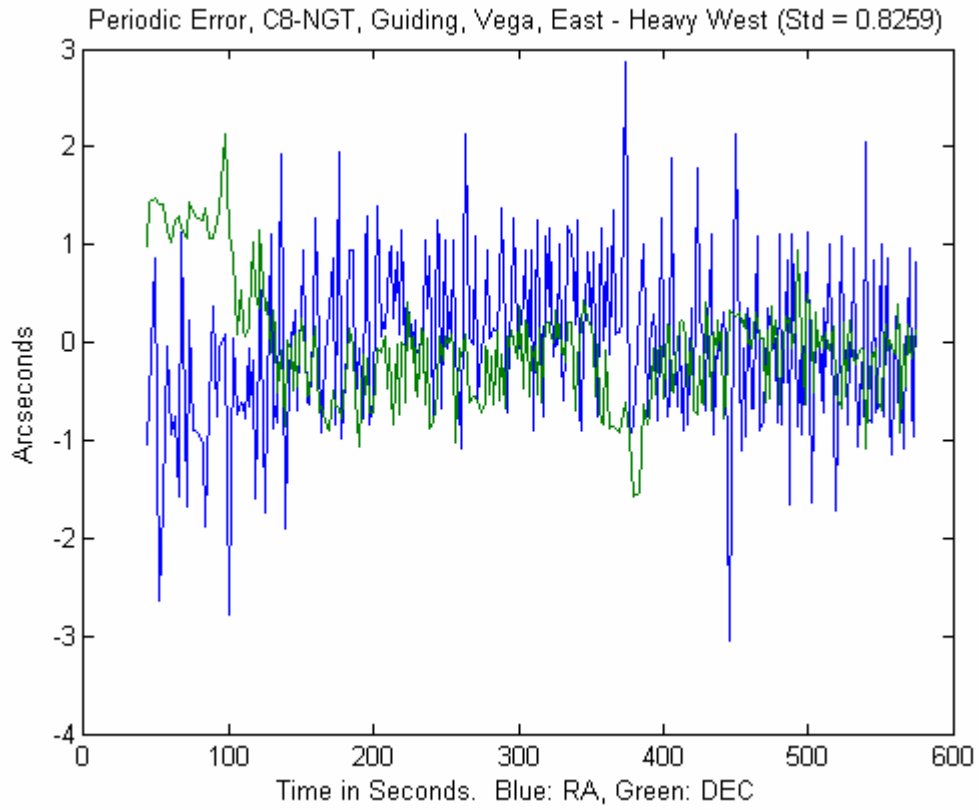

Periodic Error, C8-NGT, Guiding, Dubhe, Near Pole - Heavy East (Std = 0.7251)

Periodic Error, C8-NGT, No Guiding, Dubhe, Near Pole - Heavy East

Periodic Error, C8-NGT, Guiding, Vega, East - 1" Heavy West, Alt PHd Settings (Std = 0.6604)