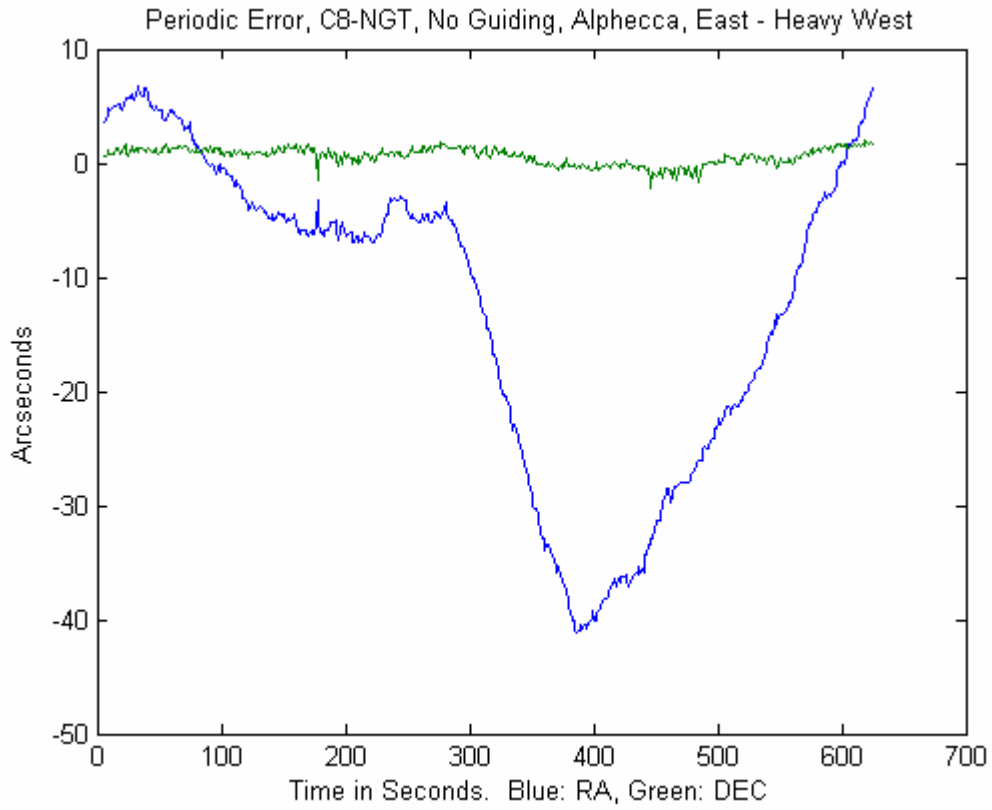

Periodic Error Testing: C8-NGT
4/7/09

Guide Camera: NexImage Camera
Guide Scope: 600mm, f/12 refractor
Guide Software: PHD Guiding
Polar Alignment: Polar alignment scope, 4 star align, then declination drift

Periodic Error, C8-NGT, Guiding, Dubhe, Near Pole - Heavy East (Std = 0.7251)

Periodic Error, C8-NGT, No Guiding, Dubhe, Near Pole - Heavy East

Periodic Error, C8-NGT, Guiding, Vega, East - 1" Heavy West, Alt PHd Settings (Std = 0.6604)