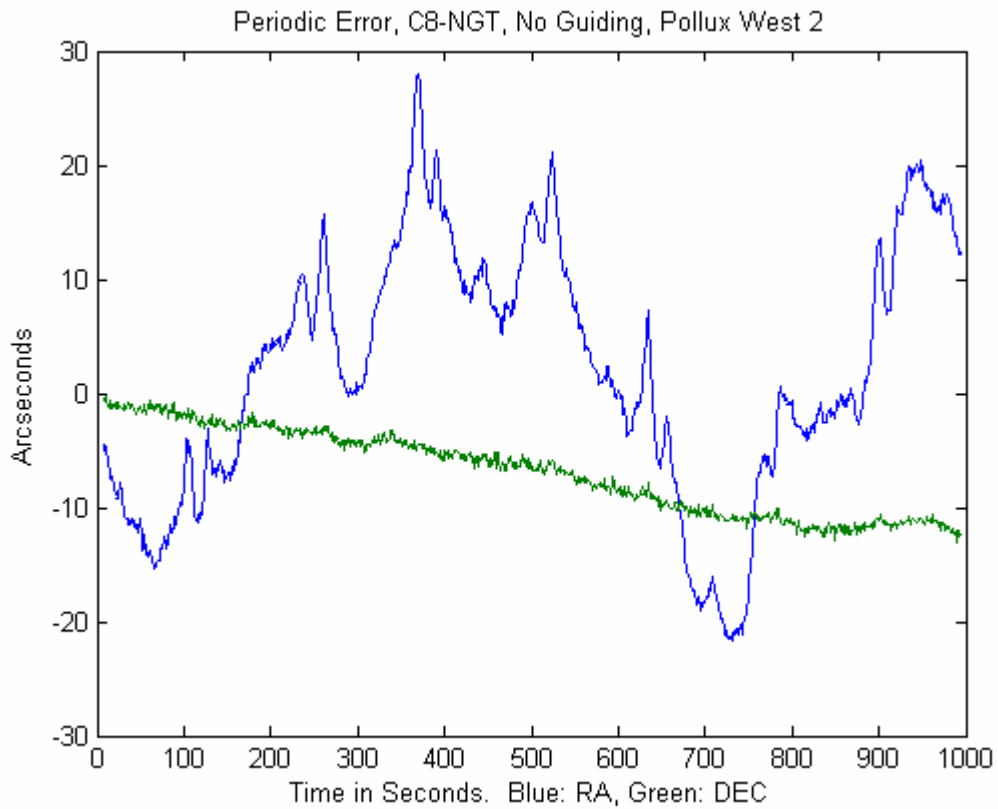

Periodic Error Testing: C8-NGT
4/7/09

Guide Camera: NexImage Camera
Guide Scope: 600mm, f/12 refractor
Guide Software: PHD Guiding
Polar Alignment: Polar alignment scope, 4 star align, then declination drift

Periodic Error, C8-NGT, Guiding, Dubhe, Near Pole - Heavy East (Std = 0.7251)

Periodic Error, C8-NGT, No Guiding, Dubhe, Near Pole - Heavy East

Periodic Error, C8-NGT, Guiding, Vega, East - 1" Heavy West, Alt PHd Settings (Std = 0.6604)