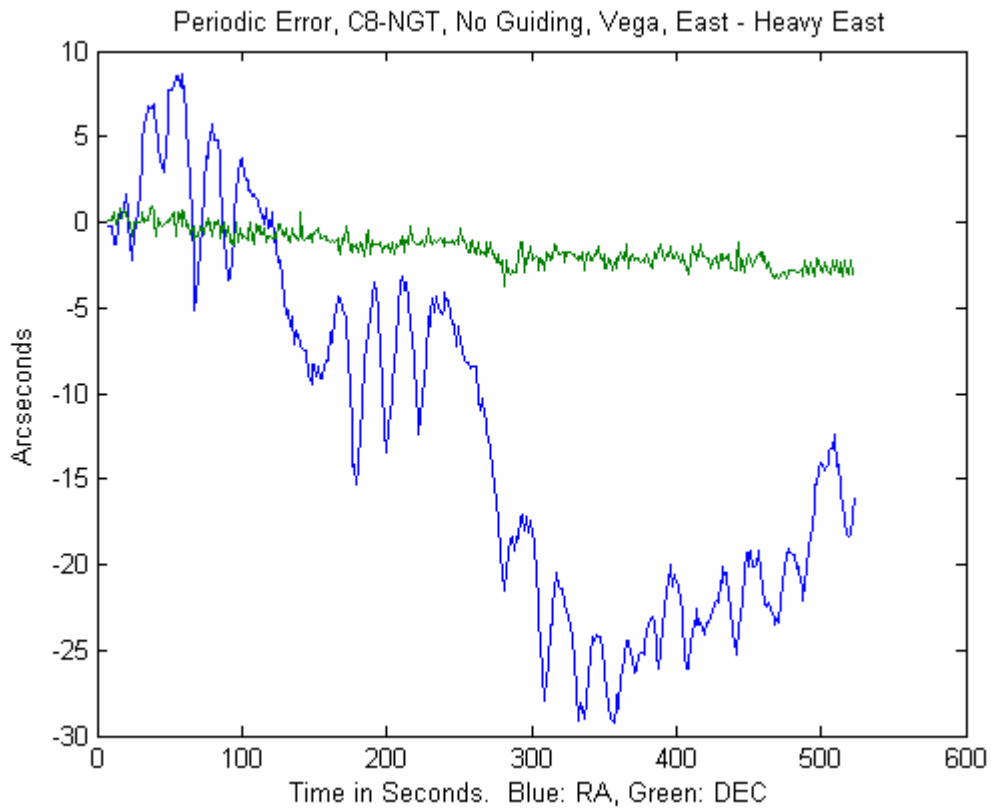

Periodic Error, C8-NGT, Guiding, Dubhe, Near Pole - Heavy East (Std = 0.7251)

Periodic Error, C8-NGT, No Guiding, Dubhe, Near Pole - Heavy East

Periodic Error, C8-NGT, Guiding, Vega, East - 1" Heavy West, Alt PHd Settings (Std = 0.6604)