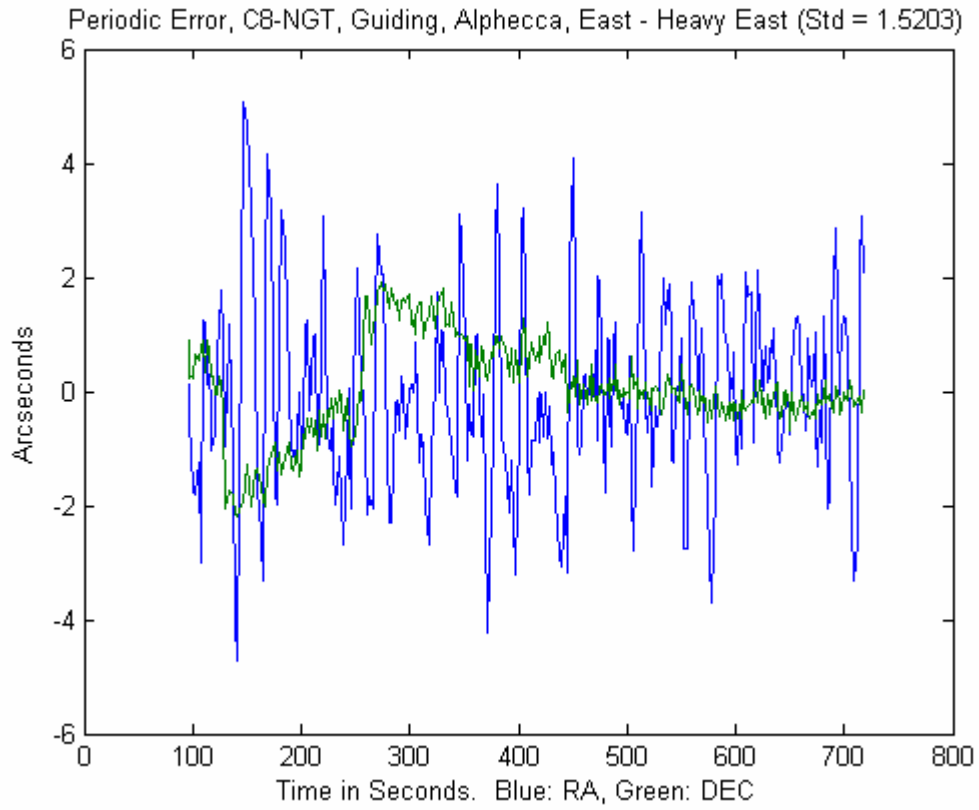

Periodic Error Testing: C8-NGT
4/7/09

Guide Camera: NexImage Camera
Guide Scope: 600mm, f/12 refractor
Guide Software: PHD Guiding
Polar Alignment: Polar alignment scope, 4 star align, then declination drift

Periodic Error, C8-NGT, Guiding, Dubhe, Near Pole - Heavy East (Std = 0.7251)

Periodic Error, C8-NGT, No Guiding, Dubhe, Near Pole - Heavy East

Periodic Error, C8-NGT, Guiding, Vega, East - 1" Heavy West, Alt PHd Settings (Std = 0.6604)