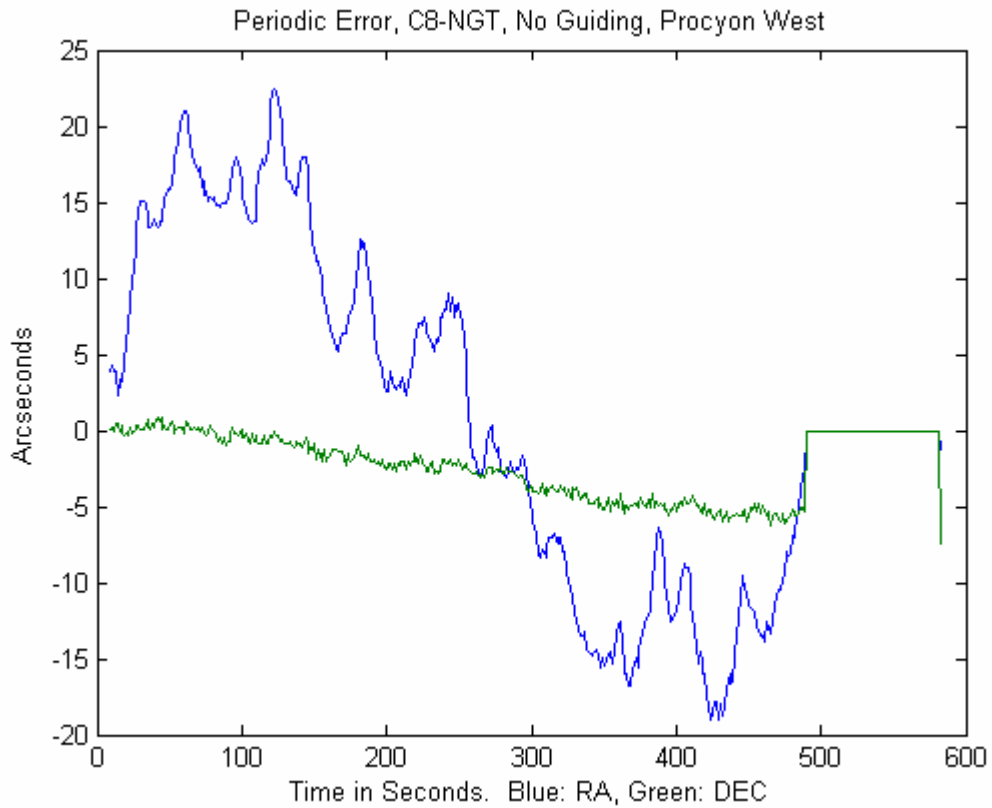

Periodic Error Testing: C8-NGT
4/7/09

Guide Camera: NexImage Camera
Guide Scope: 600mm, f/12 refractor
Guide Software: PHD Guiding
Polar Alignment: Polar alignment scope, 4 star align, then declination drift

Periodic Error, C8-NGT, Guiding, Dubhe, Near Pole - Heavy East (Std = 0.7251)

Periodic Error, C8-NGT, No Guiding, Dubhe, Near Pole - Heavy East

Periodic Error, C8-NGT, Guiding, Vega, East - 1" Heavy West, Alt PHd Settings (Std = 0.6604)