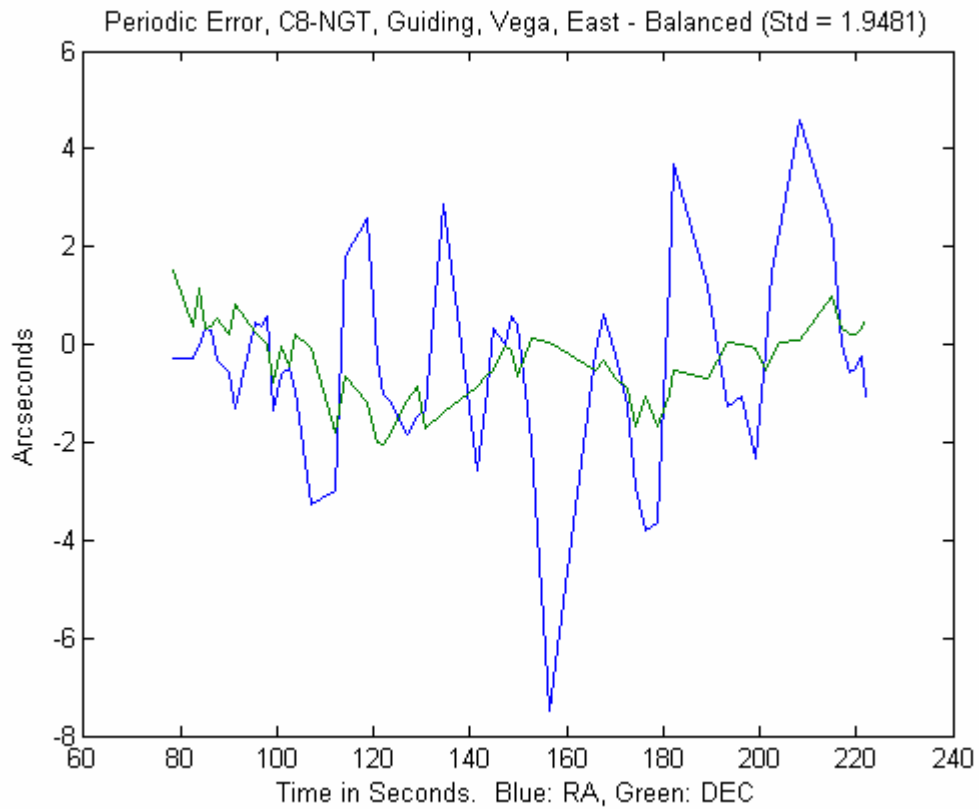

Periodic Error, C8-NGT, Guiding, Dubhe, Near Pole - Heavy East (Std = 0.7251)

Periodic Error, C8-NGT, No Guiding, Dubhe, Near Pole - Heavy East

Periodic Error, C8-NGT, Guiding, Vega, East - 1" Heavy West, Alt PHd Settings (Std = 0.6604)