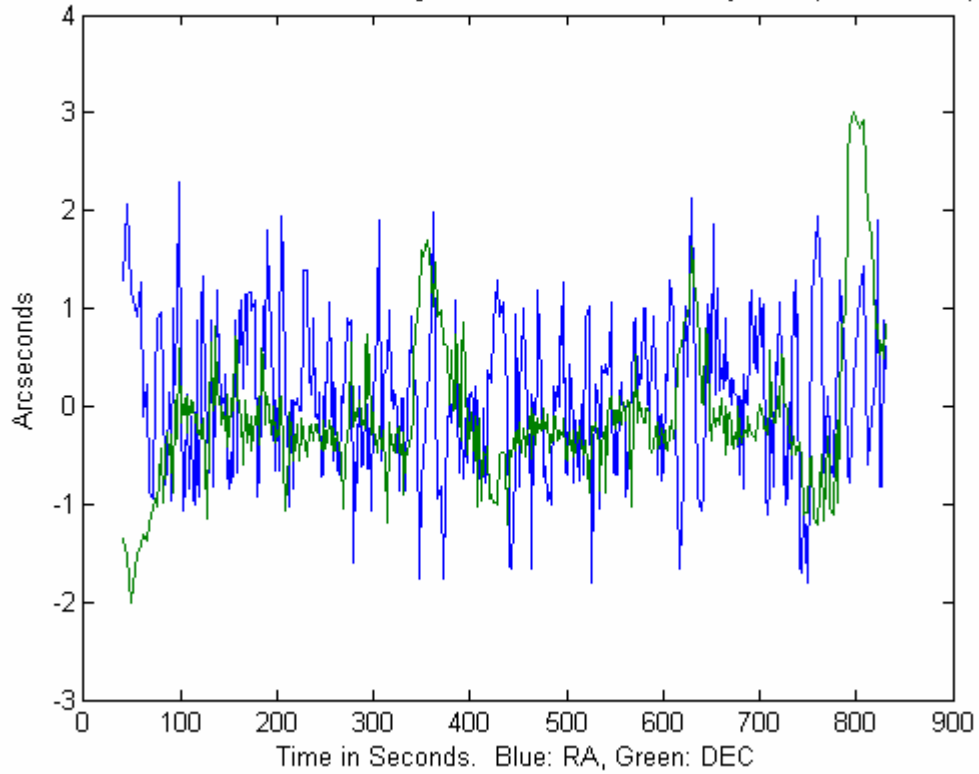

Periodic Error Testing: C8-NGT
4/7/09

Guide Camera: NexImage Camera
Guide Scope: 600mm, f/12 refractor
Guide Software: PHD Guiding
Polar Alignment: Polar alignment scope, 4 star align, then declination drift

Periodic Error, C8-NGT, Guiding, Dubhe, Near Pole - Heavy East (Std = 0.7251)

Periodic Error, C8-NGT, No Guiding, Dubhe, Near Pole - Heavy East

Periodic Error, C8-NGT, Guiding, Vega, East - 1" Heavy West, Alt PHd Settings (Std = 0.6604)