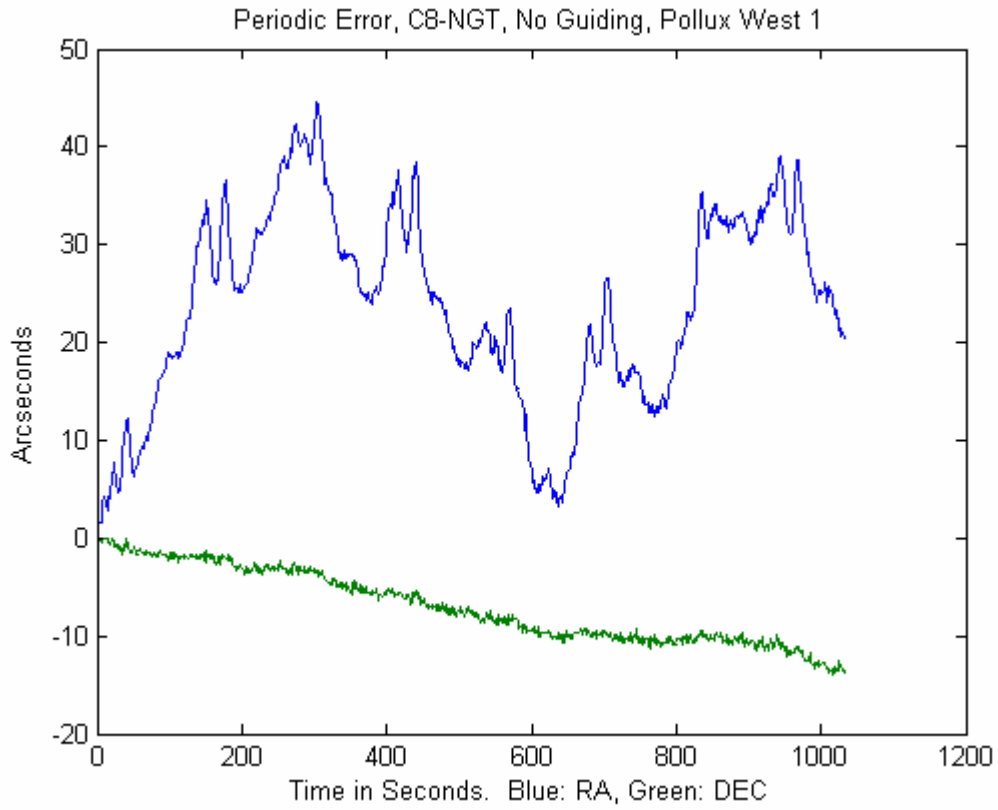

Periodic Error Testing: C8-NGT
4/7/09

Guide Camera: NexImage Camera
Guide Scope: 600mm, f/12 refractor
Guide Software: PHD Guiding
Polar Alignment: Polar alignment scope, 4 star align, then declination drift

Periodic Error, C8-NGT, Guiding, Dubhe, Near Pole - Heavy East (Std = 0.7251)

Periodic Error, C8-NGT, No Guiding, Dubhe, Near Pole - Heavy East

Periodic Error, C8-NGT, Guiding, Vega, East - 1" Heavy West, Alt PHd Settings (Std = 0.6604)