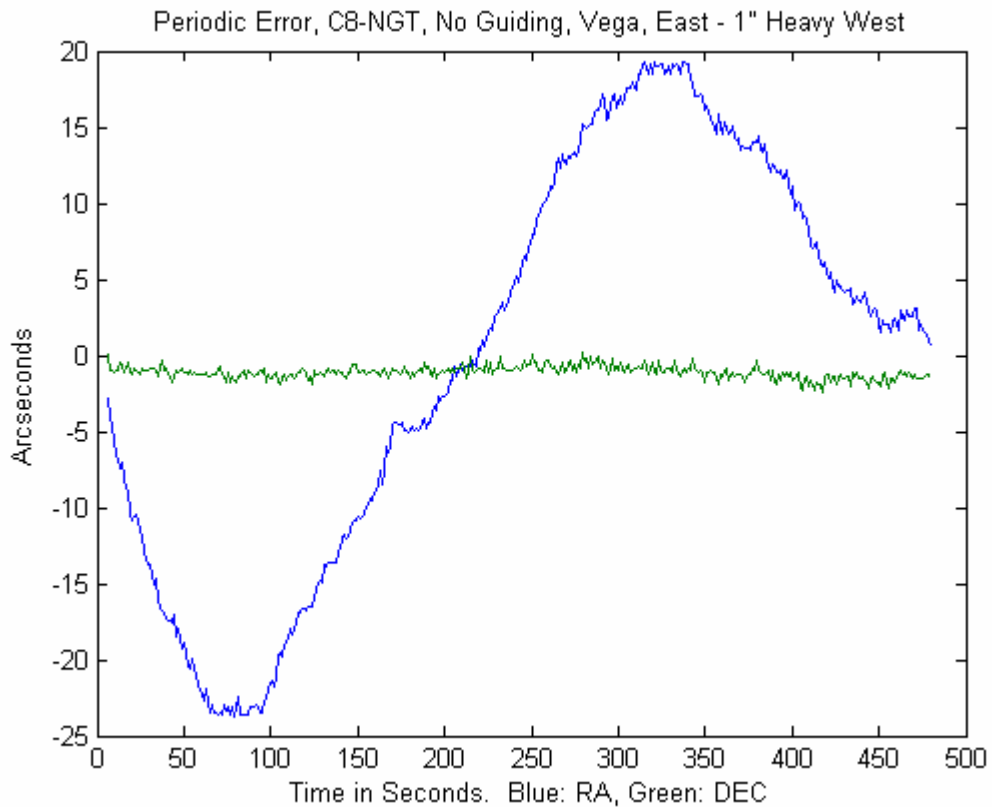

Periodic Error, C8-NGT, Guiding, Dubhe, Near Pole - Heavy East (Std = 0.7251)

Periodic Error, C8-NGT, No Guiding, Dubhe, Near Pole - Heavy East

Periodic Error, C8-NGT, Guiding, Vega, East - 1" Heavy West, Alt PHd Settings (Std = 0.6604)