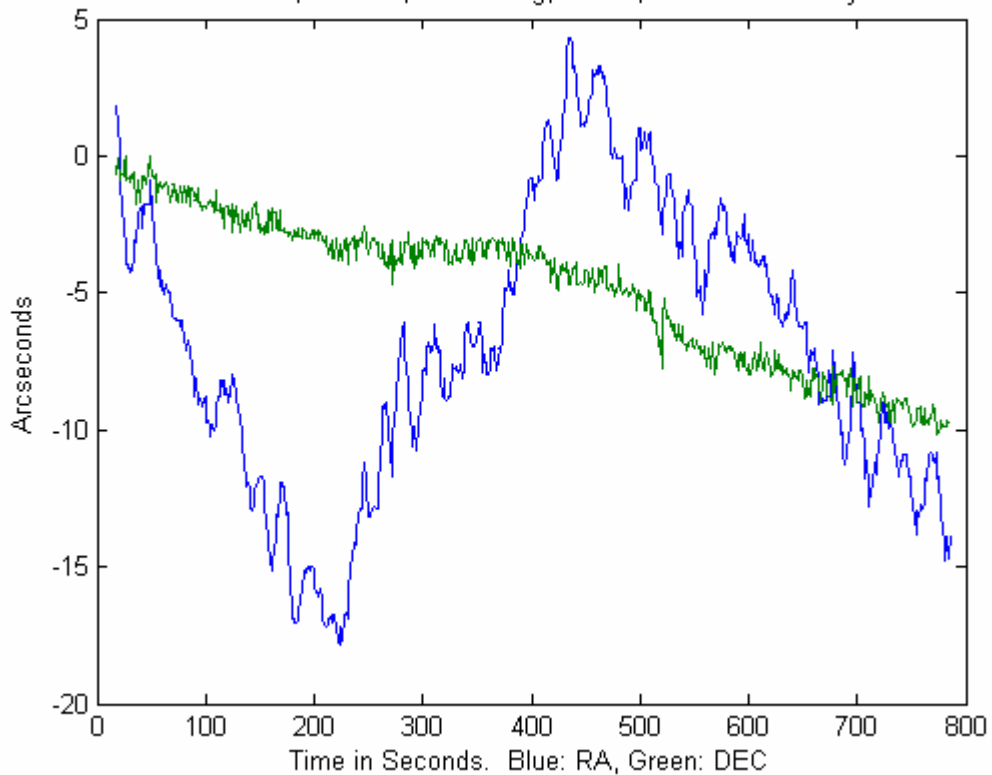

Periodic Error Testing: C8-NGT
4/7/09

Guide Camera: NexImage Camera
Guide Scope: 600mm, f/12 refractor
Guide Software: PHD Guiding
Polar Alignment: Polar alignment scope, 4 star align, then declination drift

Periodic Error, C8-NGT, Guiding, Dubhe, Near Pole - Heavy East (Std = 0.7251)

Periodic Error, C8-NGT, No Guiding, Dubhe, Near Pole - Heavy East

Periodic Error, C8-NGT, Guiding, Vega, East - 1" Heavy West, Alt PHd Settings (Std = 0.6604)