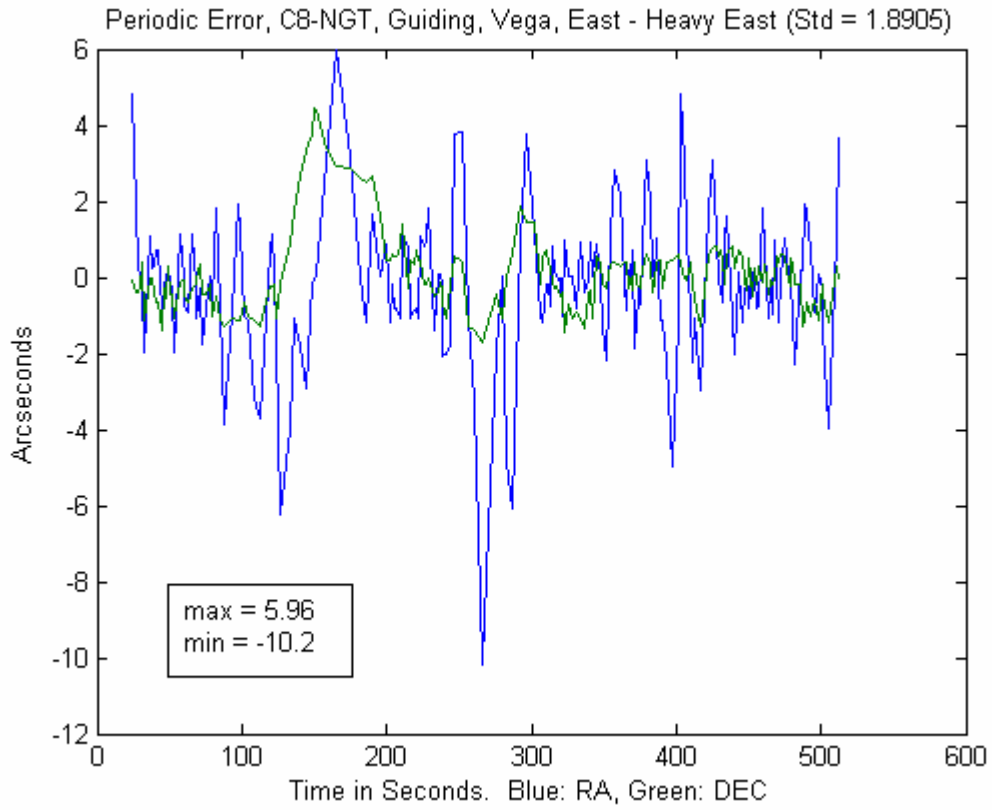

Periodic Error, C8-NGT, Guiding, Dubhe, Near Pole - Heavy East (Std = 0.7251)

Periodic Error, C8-NGT, No Guiding, Dubhe, Near Pole - Heavy East

Periodic Error, C8-NGT, Guiding, Vega, East - 1" Heavy West, Alt PHd Settings (Std = 0.6604)