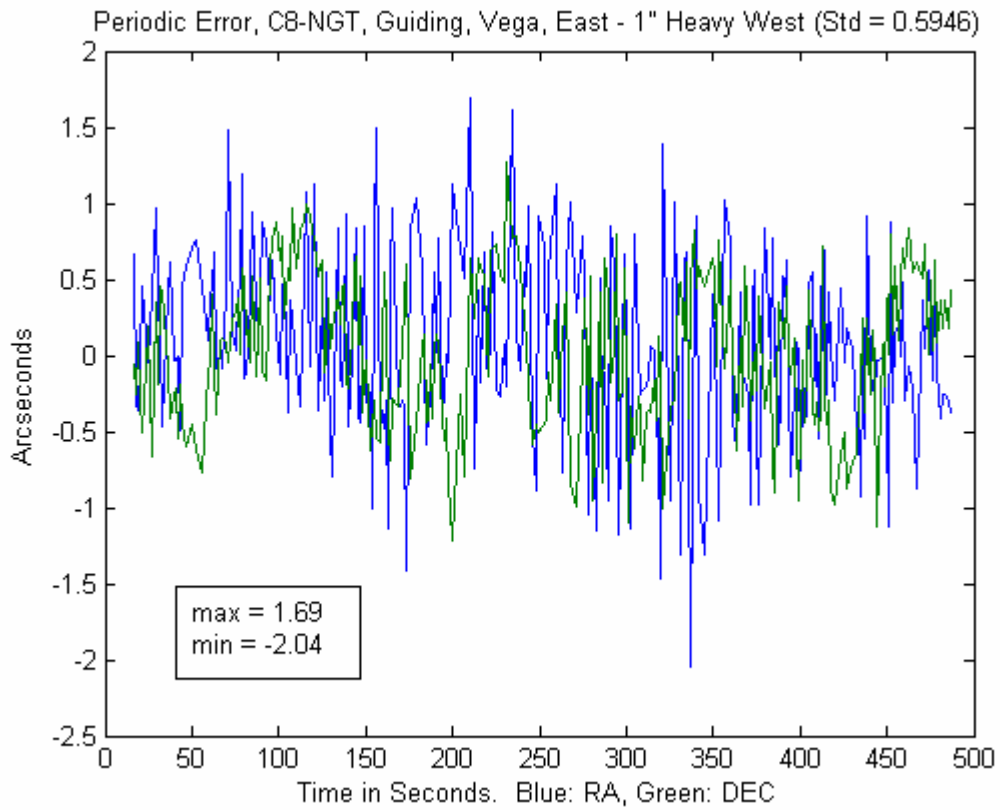

Periodic Error, C8-NGT, Guiding, Dubhe, Near Pole - Heavy East (Std = 0.7251)

Periodic Error, C8-NGT, No Guiding, Dubhe, Near Pole - Heavy East

Periodic Error, C8-NGT, Guiding, Vega, East - 1" Heavy West, Alt PHd Settings (Std = 0.6604)